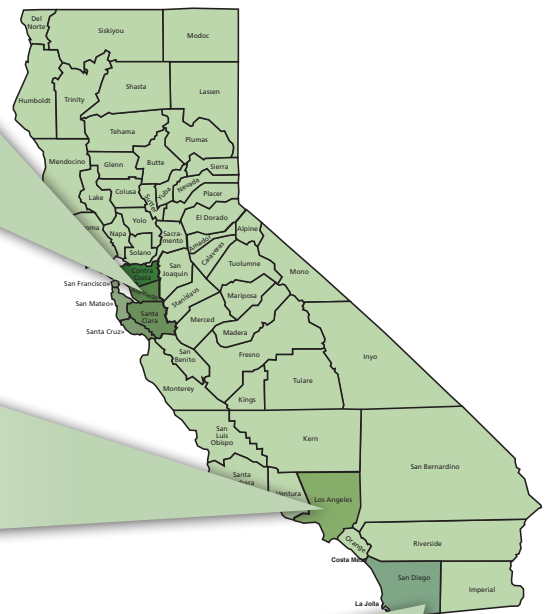

California JusticeCorps Sites

County	Number of Sites	Number of Members
Alameda	5	32
Los Angeles	12	151
San Diego	2	22
San Francisco	2	17
San Mateo	2	15
Santa Clara	2	15

JusticeCorps Locations

-  AOC Regional Office
-  Legal Access Center
-  University